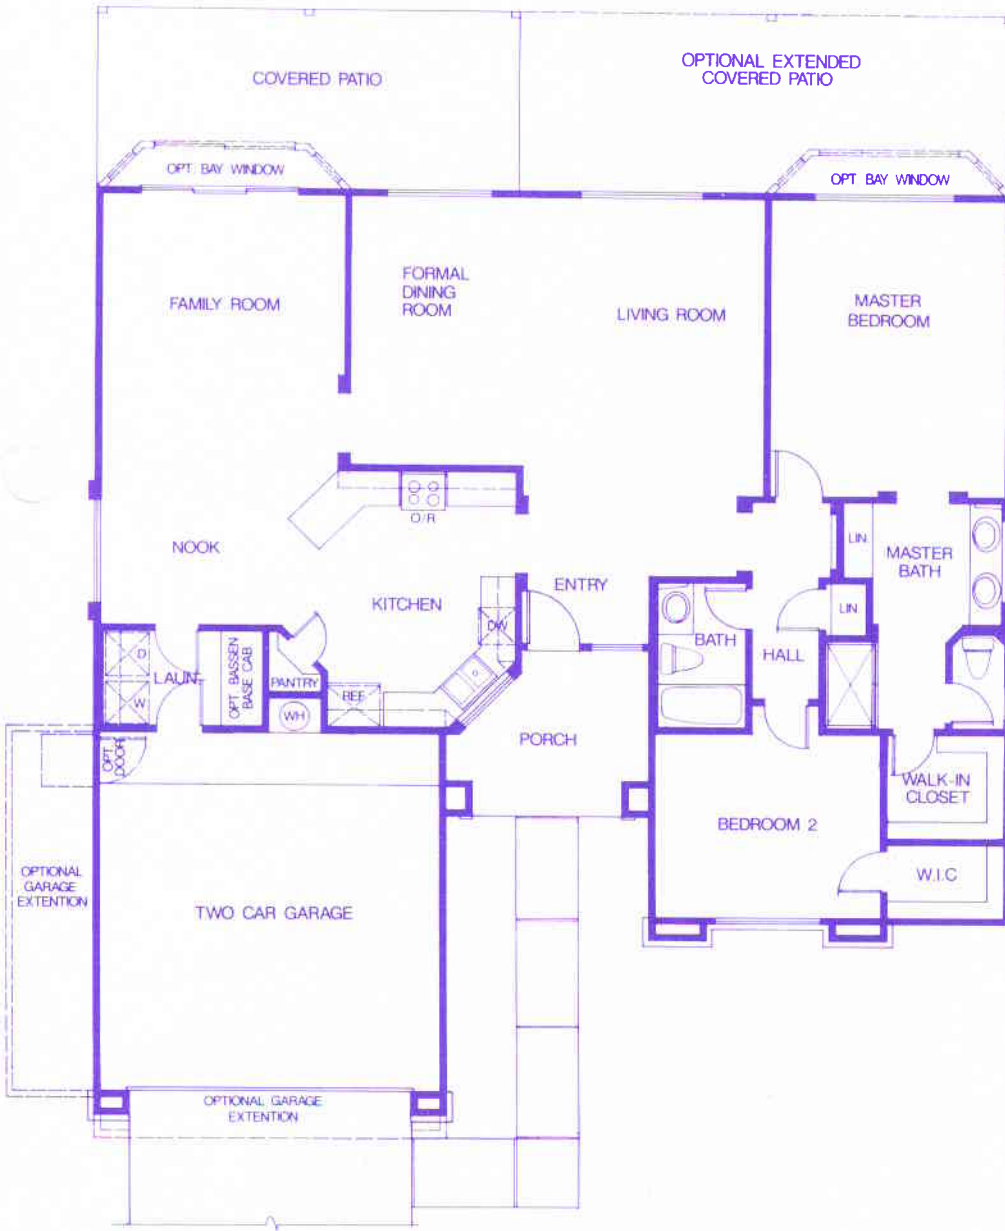

Wolfberry

Plan 714

2 Bedroom, 2 Bath/1795 sq. ft.

3 Bedroom, 2 bath/2006 sq. ft.

Floorplans and elevations are artists conceptions and are not intended to show specific detailing. Square footages are approximate and room sizes may vary slightly. Model representations and options are subject to change without notice.

Floorplan

Optional Bedroom Plan