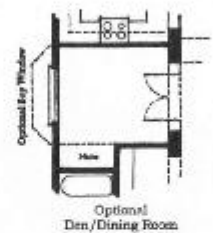

THE ESTATE SERIES
MONTAÑA

Plan 5002 • 1,575 Square Feet

Elevation "A"

Elevation "B"

Elevation "C"

THE ESTATE SERIES
MONTANA

Elevation "A"
with Front Porch Option

Elevation "B"
with Front Porch Option

Elevation "C"
with Front Porch Option

MOUNTAINBROOK VILLAGE

BY SHEA COMMUNITIES

It's different out here.™