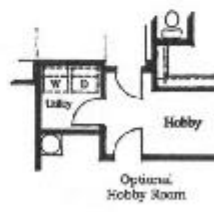

THE ESTATE SERIES
MONTAÑA

Plan 5002 • 1,575 Square Feet

Elevation "A"

Elevation "B"

Elevation "C"

THE ESTATE SERIES
MONTANA

Elevation "A"
with Front Porch Option

Elevation "B"
with Front Porch Option